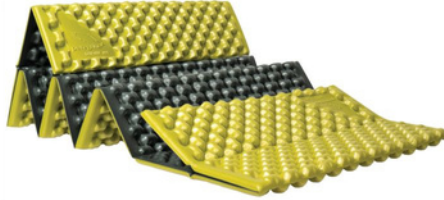

WHAT'S IN MY CAMPING KIT?

TENT (SLEEPS 4), SLEEPING PADS (4), SLEEPING BAGS & LINERS (4) & HEADLAMPS (4)

TWO-BURNER STOVE, COOK KIT, SPATULA, TONGS, SILVERWARE (4 SETS), CAN OPENER, KNIFE

NOT INCLUDED

STOVE FUEL